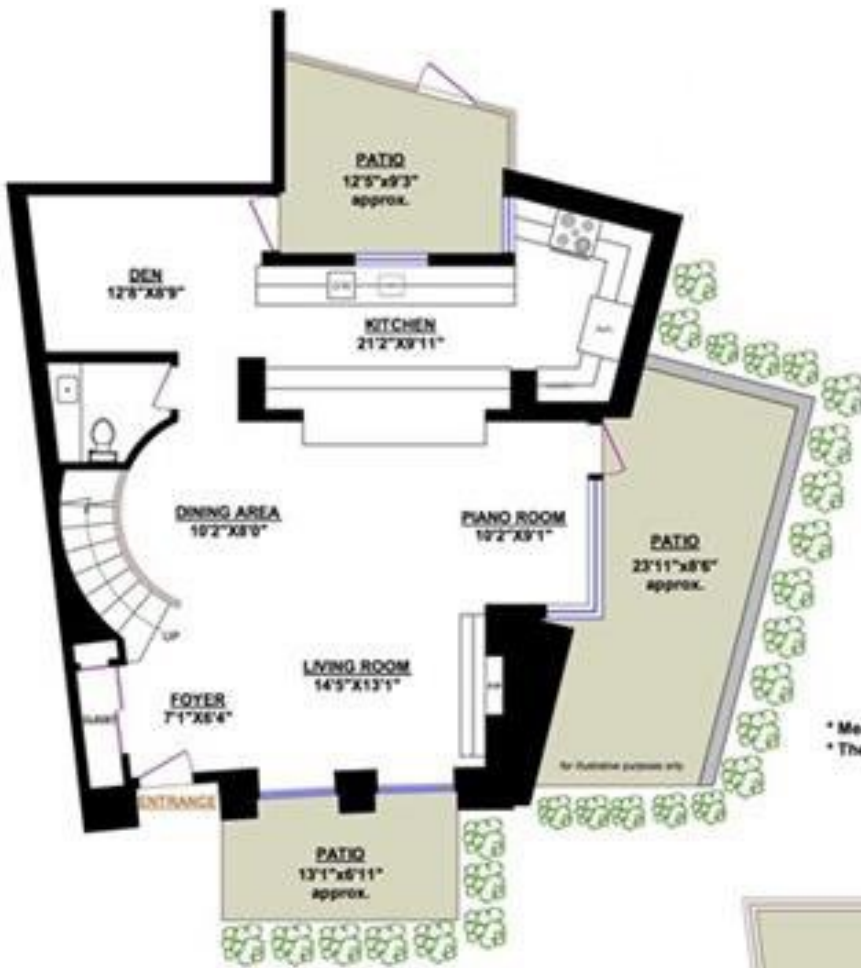

503 BEACH CRESCENT VANCOUVER

| TOTALS* | |
|---------------------|---------------------|
| Main Floor: | 985 sq.ft. |
| Upper Level: | 976 sq.ft. |
| Top Floor: | 680 sq.ft. |
| GRAND TOTAL: | 2,641 sq.ft. |

| OTHER AREAS: | |
|--------------|-----------|
| Storage: | 31 sq.ft. |

* Measured to exterior of walls and to the middle of the common walls
 * These measurements are not taken from the Strata Plan.

MAIN FLOOR

UPPER LEVEL

TOP FLOOR