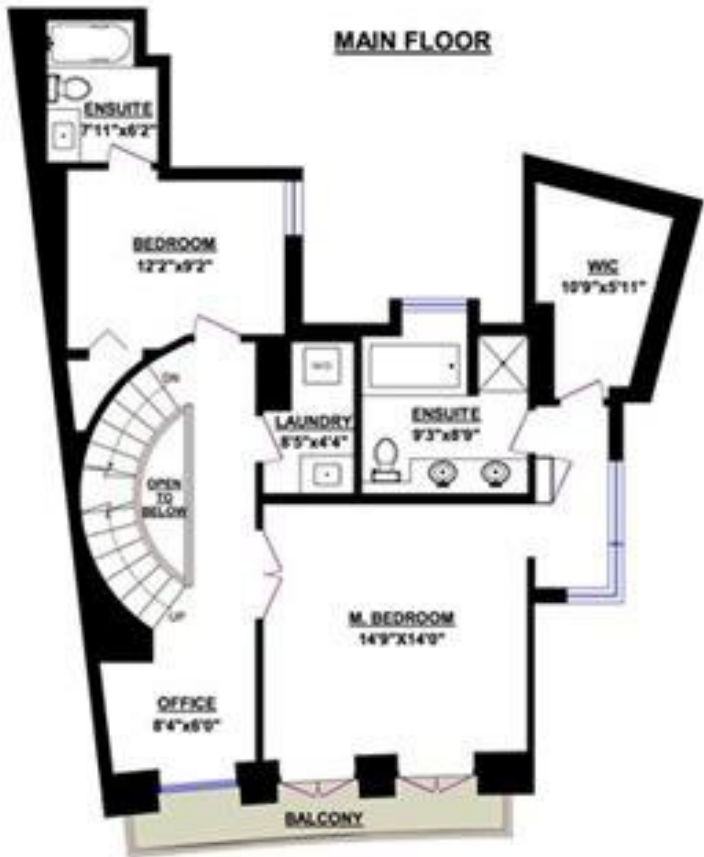

503 BEACH CRESCENT VANCOUVER

| TOTALS* | |
|---------------------|---------------------|
| Main Floor: | 985 sq.ft. |
| Upper Level: | 976 sq.ft. |
| Top Floor: | 680 sq.ft. |
| GRAND TOTAL: | 2,641 sq.ft. |

| OTHER AREAS: | |
|--------------|-----------|
| Storage: | 31 sq.ft. |

* Measured to exterior of walls and to the middle of the common walls
 * These measurements are not taken from the Strata Plan.

MAIN FLOOR

UPPER LEVEL

TOP FLOOR