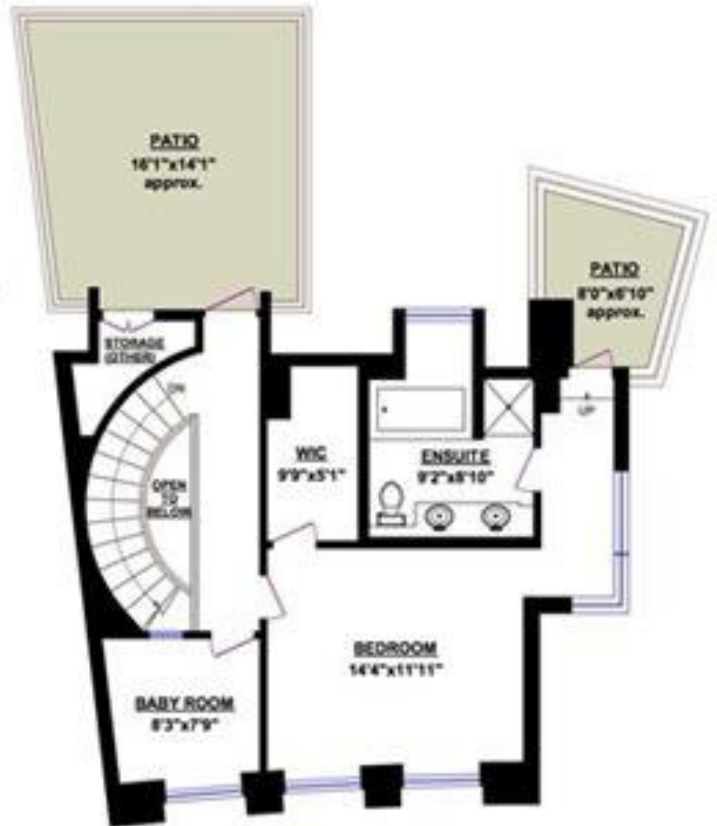

503 BEACH CRESCENT VANCOUVER

| TOTALS* | |
|---------------------|---------------------|
| Main Floor: | 985 sq.ft. |
| Upper Level: | 976 sq.ft. |
| Top Floor: | 680 sq.ft. |
| GRAND TOTAL: | 2,641 sq.ft. |

| OTHER AREAS: | |
|--------------|-----------|
| Storage: | 31 sq.ft. |

* Measured to exterior of walls and to the middle of the common walls
 * These measurements are not taken from the Strata Plan.

MAIN FLOOR

UPPER LEVEL

TOP FLOOR