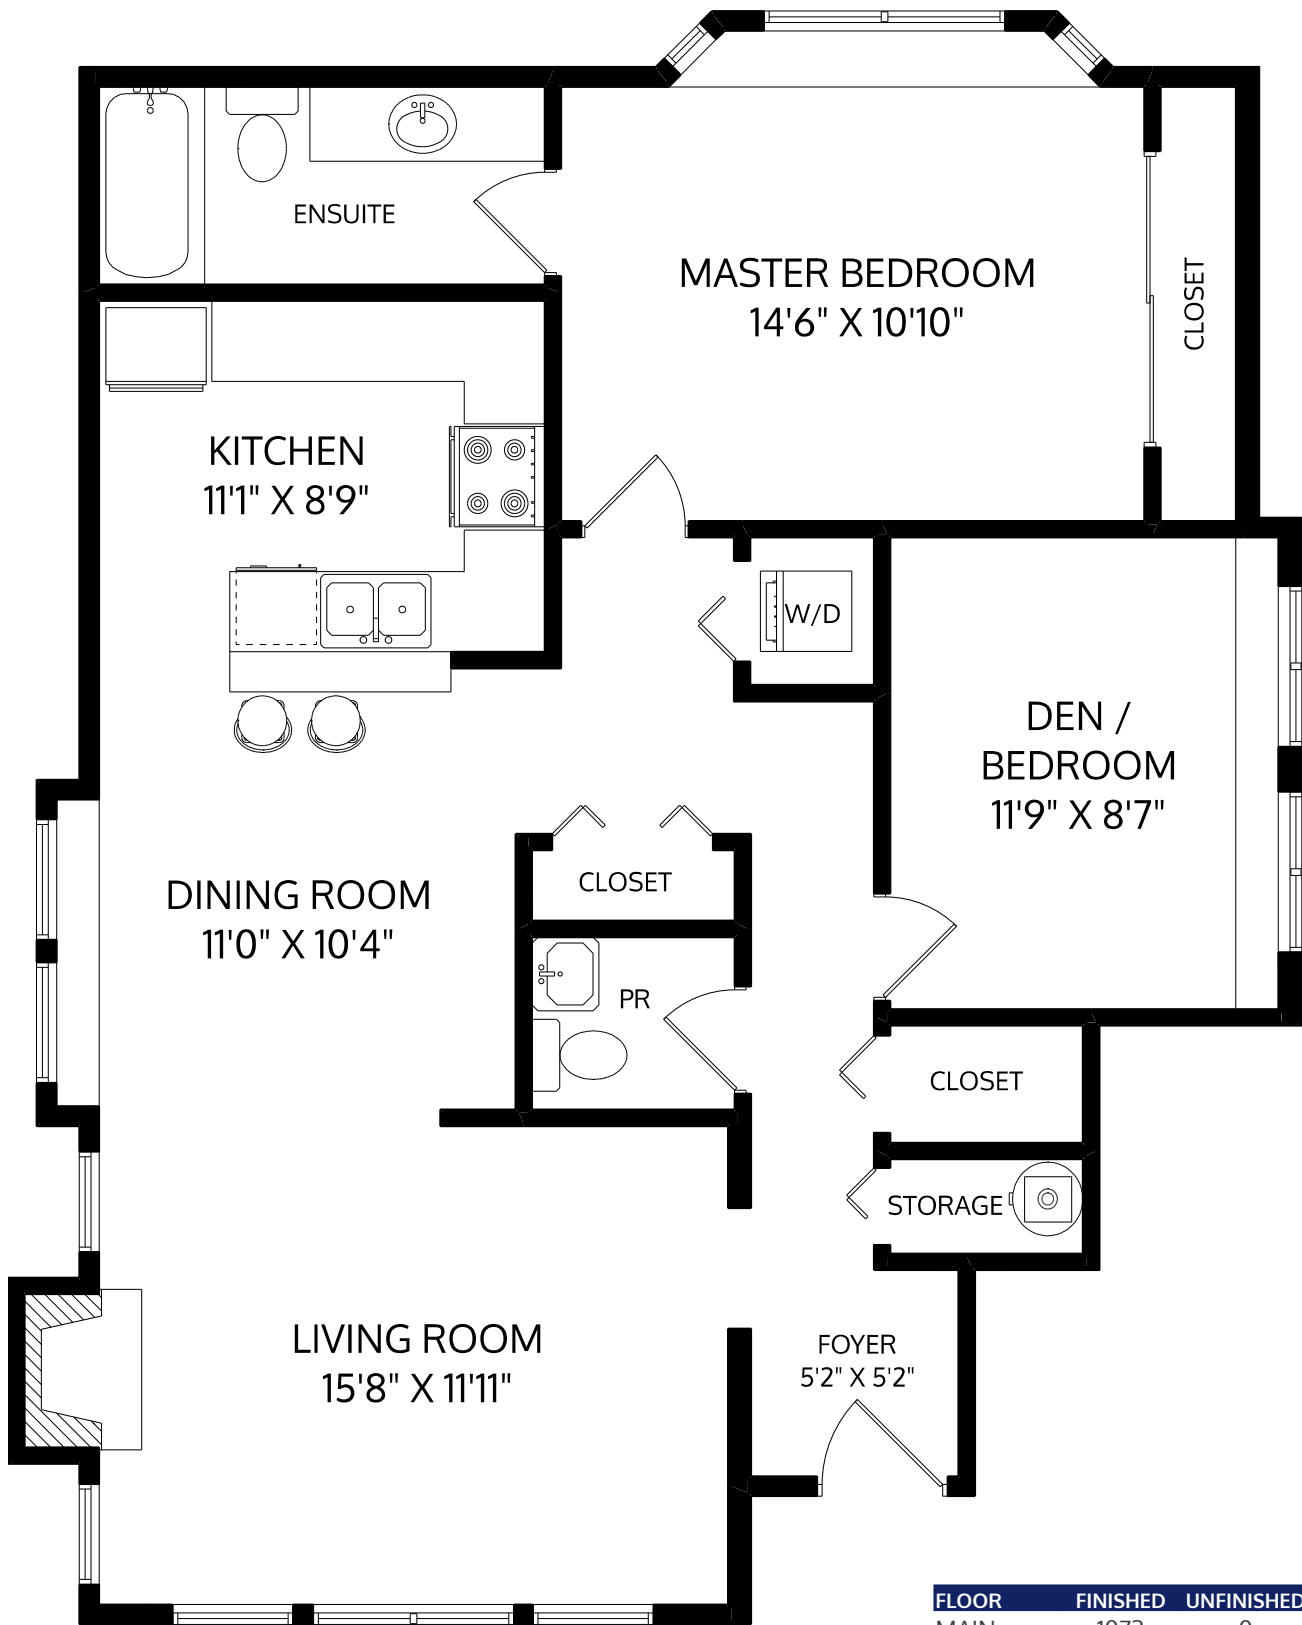

MAIN FLOOR

FLOOR	FINISHED	UNFINISHED	TOTAL
MAIN	1073	0	1073
TOTAL	1073	0	1073

103-146 WEST 13TH AVENUE

PAUL CAMERON PERSONAL REAL ESTATE CORPORATION

MEASURED 07/ 15 / 2020