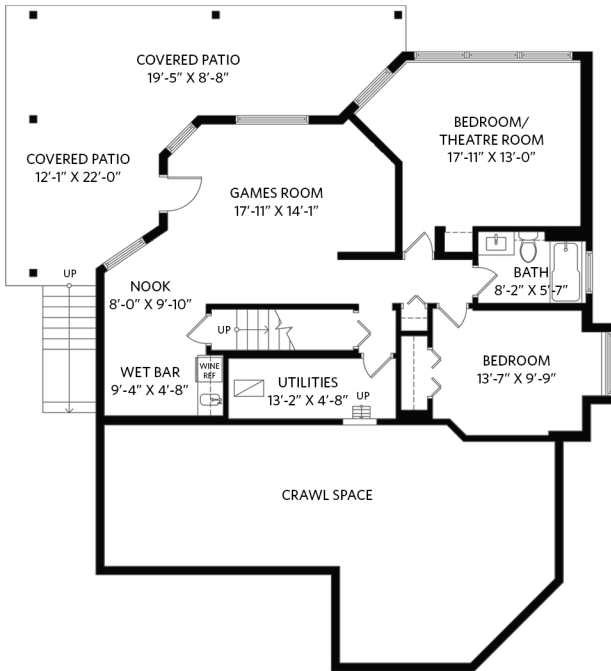

ANGÈLE L'ABBÉ

REAL ESTATE

1386 Bishop Road, White Rock

5 bedrooms + 3 1/2 bathrooms

Level One: 1,005 sq.ft.
 Level Two: 1,568 sq.ft.
 Level Three: 1,362 sq.ft.
Total Interior: 3,935 sq.ft.

Attached Garage: 504 sq.ft.
 Exterior Living: 1,195 sq.ft.
 Crawl Space: 535 sq.ft.

Level One - 1,005 sq.ft.
 Ceiling height - 7' 8"

Level Two - 1,568 sq.ft.
 Ceiling height - 8' 0" to 14' 0"

Level Three - 1,362 sq.ft.
 Ceiling height - 8' 0"