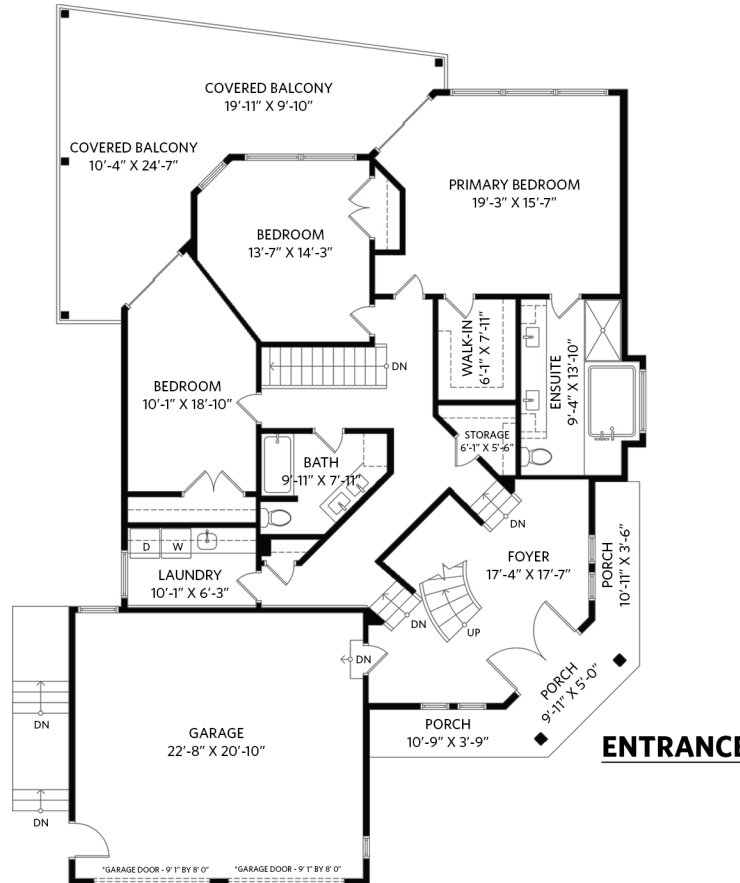

ANGÈLE L'ABBÉ

REAL ESTATE

1386 Bishop Road, White Rock

5 bedrooms + 3 1/2 bathrooms

Level One: 1,005 sq.ft.
 Level Two: 1,568 sq.ft.
 Level Three: 1,362 sq.ft.
Total Interior: 3,935 sq.ft.

Attached Garage: 504 sq.ft.
 Exterior Living: 1,195 sq.ft.
 Crawl Space: 535 sq.ft.

Level One - 1,005 sq.ft.
 Ceiling height - 7' 8"

Level Two - 1,568 sq.ft.
 Ceiling height - 8' 0" to 14' 0"

Level Three - 1,362 sq.ft.
 Ceiling height - 8' 0"