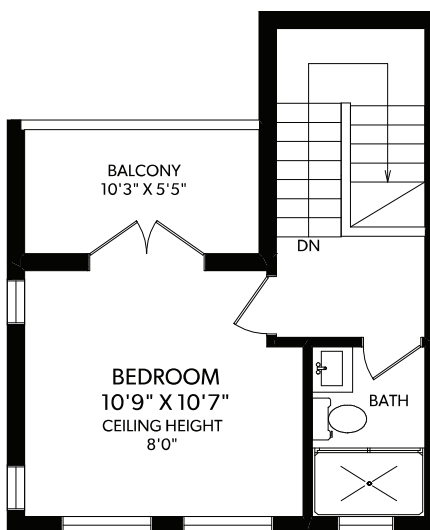

2629 Guelph Street, Vancouver

Main Floor:	479 sq.ft.
Upper Floor:	515 sq.ft.
Top	310 sq.ft.
Total:	1304 sq.ft.

TOP FLOOR

UPPER FLOOR

MAIN FLOOR