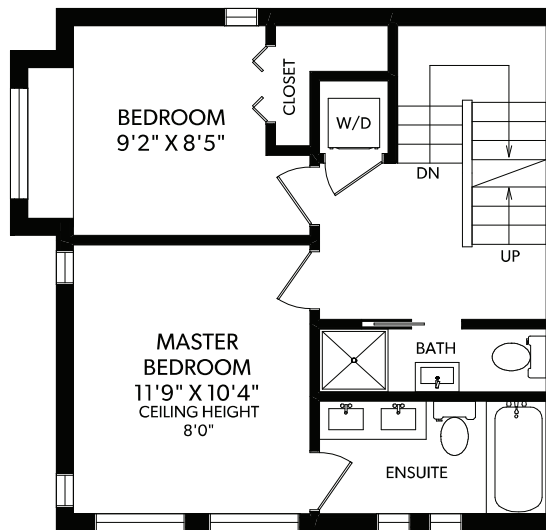

2629 Guelph Street, Vancouver

Main Floor:	479 sq.ft.
Upper Floor:	515 sq.ft.
Top	310 sq.ft.
Total:	1304 sq.ft.

TOP FLOOR

UPPER FLOOR

MAIN FLOOR